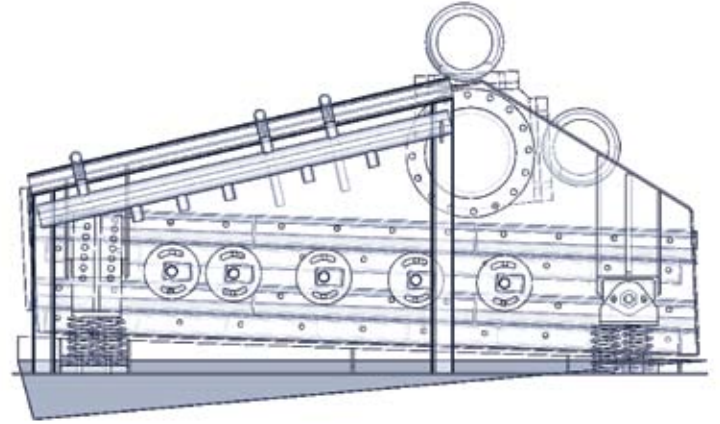

HEAVY DUTY WASHING SCREENS

BRUCE Heavy Duty Washing Screens are designed to have a high screening efficiency with an added advantage of requiring minimum maintenance.

Features

- High acceleration rate to ensure optimum screening
- Fabricated folded construction in either mild or stainless steel
- Low maintenance as vibrating motors provide the driving force, eliminating the need for complicated shaft assembly & belt drives
- Heavy duty single motor base, using a fabricated and machined construction
- Heavy duty double motor base using a high tensile steel tube with machined motor bases the tubular construction allows high resistance to forces applied from any direction (Machined to ensure prolonged motor life.)
- High frequency screening can be achieved

Options

- Single or Double Deck Screens available
- In house design for non standard application service

Applications

- Quarry
- Sand Stone
- Mineral Processing
- Sand & Gravel
- Recycling

BRUCE VIBRATING SCREENS ARE AVAILABLE IN A VARIETY OF SIZES, AS SHOWN IN THE TABLES BELOW:

SINGLE DECK SCREENS

Screen No	Deck Length	Deck Width	Overall Length	Overall Height	Overall Width	Screening Area x m ²
SV1	1250mm (4')	625mm (2')	1160mm (4')	650mm (2')	900mm (3')	0.78
SV2	1850mm (6')	900mm (3')	1760mm (6')	950mm (3')	1200mm (4')	1.67
SV3	1850mm (6')	1250mm (4')	1760mm (6')	1300mm (4')	1550mm (5')	2.31
SV4	2500mm (8')	1250mm (4')	2350mm (8')	1300mm (4')	1600mm (5')	3.12
SV5	2500mm (8')	1500mm (5')	2350mm (8')	1600mm (5')	1850mm (6')	3.75
SV6	3000mm (10')	1250mm (4')	2850mm (9')	1600mm (5')	1850mm (6')	3.75
SV7	3000mm (10')	1500mm (5')	2850mm (9')	1800mm (6')	1900mm (6')	4.50
SV8	3600mm (12')	1500mm (5')	3450mm (11')	1800mm (6')	1900mm (6')	5.40
SV9	3600mm (12')	1800mm (5')	3450mm (11')	1800mm (6')	2200mm (40')	6.48