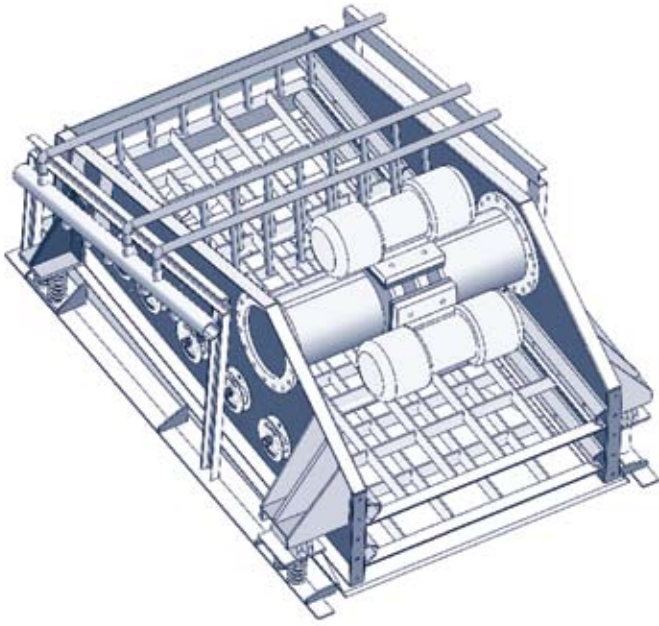

HEAVY DUTY WASHING SCREENS

BRUCE Heavy Duty Washing Screens are designed to have a high screening efficiency with an added advantage of requiring minimum maintenance.

Features

- High acceleration rate to ensure optimum screening
- Fabricated folded construction in either mild or stainless steel
- Low maintenance as vibrating motors provide the driving force, eliminating the need for complicated shaft assembly & belt drives
- Heavy duty single motor base, using a fabricated and machined construction
- Heavy duty double motor base using a high tensile steel tube with machined motor bases the tubular construction allows high resistance to forces applied from any direction (Machined to ensure prolonged motor life.)
- High frequency screening can be achieved

Options

- Single or Double Deck Screens available
- In house design for non standard application service

Applications

- Quarry
- Sand Stone
- Mineral Processing
- Sand & Gravel
- Recycling

BRUCE VIBRATING SCREENS ARE AVAILABLE IN A VARIETY OF SIZES, AS SHOWN IN THE TABLES BELOW:

SINGLE DECK SCREENS

Screen No	Deck Length	Deck Width	Overall Length	Overall Height	Overall Width	Screening Area x m ²
SV1	1250mm (4')	625mm (2')	1160mm (4')	650mm (2')	900mm (3')	0.78
SV2	1850mm (6')	900mm (3')	1760mm (6')	950mm (3')	1200mm (4')	1.67
SV3	1850mm (6')	1250mm (4')	1760mm (6')	1300mm (4')	1550mm (5')	2.31
SV4	2500mm (8')	1250mm (4')	2350mm (8')	1300mm (4')	1600mm (5')	3.12
SV5	2500mm (8')	1500mm (5')	2350mm (8')	1600mm (5')	1850mm (6')	3.75
SV6	3000mm (10')	1250mm (4')	2850mm (9')	1600mm (5')	1850mm (6')	3.75
SV7	3000mm (10')	1500mm (5')	2850mm (9')	1800mm (6')	1900mm (6')	4.50
SV8	3600mm (12')	1500mm (5')	3450mm (11')	1800mm (6')	1900mm (6')	5.40
SV9	3600mm (12')	1800mm (5')	3450mm (11')	1800mm (6')	2200mm (40')	6.48